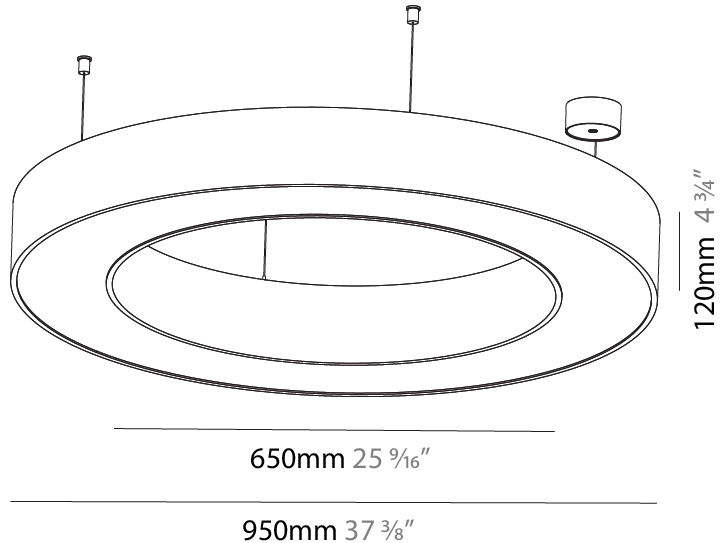

GENERAL

Series: Glorious
Subseries: Glorious
Brand: Prolight
Division: Architectural
Mounting Type: Suspension
Mounting Location: Ceiling
Subcategory: Ambient

PHYSICAL

Shape: Round
Diameter (mm): 950
Diameter (in): 37 ³/₈
Height (mm): 120
Height (in): 4 ³/₄
Max. Overall Height (mm): 2120
Max. Overall Height (in): 83 ⁷/₁₆
Light Distribution: Direct / Indirect
Weight (kg): 10.395
Weight (lbs): 22.92
Diffuser: [PMMA - Opal or Micro-Prism](#)
Fixture Finish: [SSR / BKV / CWI / CRY / HAB / UFT / ITA / RUA / FTG / MYG / LOD / PUS / FRO / FUP / KIA / POP / BLS / SPG / MEY / GOH / GUM / CHC / COM / ABZ / JAG / OBR / MOS / ROR](#)
Fixture Material: Aluminum

ELECTRICAL

Lamp Type: LED (Zhaga Standard)
Input Wattage (W): 58.5
Total Output Wattage (W): 52 / 41.6 (3500K)
Dimming: [Non-Dimming / Phase Dimming (120Vac only) / 0-10V Dimming](#)
Driver Included: Yes
Driver Location: Integrated
Driver Type: Constant Current
Driver Class: Class 2
Input Voltage (V): 120 - 277
Constant Current (MA): 350 / 900/400 (3500K)

LED

[Color Temperature (°K): 3000 / 3500 / 4000](#)
Max. Delivered Lumen (lm): 4150 / 4302 / 4390 Direct / 1850/ 1911 / 150
CRI: >80 CRI
Efficiency (%): 69
Lamp Life (hrs): 50000

OPTICAL

RATINGS AND CERTIFICATIONS

Certified By: Certified for North American Standards
IP rating: IP20